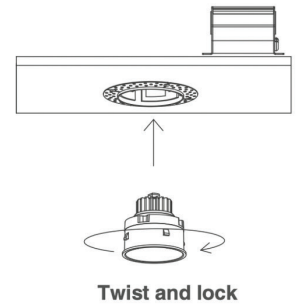

FEATURES

**Durable Slide Switch
5CCT Selectable**

38° beam angle

30° Tilt

360° Rotation

INSTALLATION

Cut Hole Size
Ø3" (75mm)

Twist and lock

NEBULA 2" ROUND TRIMLESS GIMBAL DOWNLIGHT

DIMENSIONS

ACCESSORIES

Mounting Plates

MP2-78

The MP2-78 is a 3" new construction pre-mounting plate opening Ø3" (78mm)

MP-UNV-346

The MP-UNV-346 is a 3 1/4" x 6" new construction pre-mounting plate opening Ø3" (75mm), Ø4-3/8" (110mm), Ø6-1/4" (160mm)