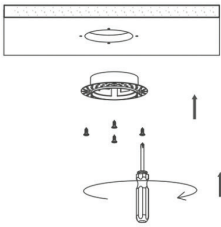

FEATURES

**Durable Slide Switch
5CCT Selectable**

38° beam angle

30° Tilt

360° Rotation

INSTALLATION

Cut Hole Size
Ø3" (75mm)

Twist and lock

NEBULA 2" ROUND TRIMLESS GIMBAL DOWNLIGHT

DIMENSIONS

ACCESSORIES

Mounting Plates

MP2-78

The MP2-78 is a 3" new construction pre-mounting plate opening Ø3" (78mm)

MP-UNV-346

The MP-UNV-346 is a 3 1/4" x 6" new construction pre-mounting plate opening Ø3" (75mm), Ø4-3/8" (110mm), Ø6-1/4" (160mm)

Flexible Connector

FLEX-4/ 6/ 10/ 20

4ft/ 6ft/ 10ft/ 20ft flexible connector