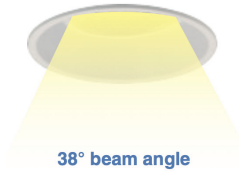

Project Name:	Fixture Type:
Complete Catalog #:	Date:
Comments:	

NEBULA 2" ROUND TRIMLESS GIMBAL DOWNLIGHT

The **Nebula 2" Round Trimless Gimbal Downlight** is a feature-packed, spec-grade downlight that delivers a high-end, new construction aesthetic. The Nebula is 5-CCT selectable (2700K, 3000K, 3500K, 4000K, & 5000K), with 30° tilting gimbal, and a mud-in trimless installation. Additional premium features include: 90+ CRI, ICAT rated, wet location listed, no junction box needed, dimmable to 10%, ENERGY STAR certified, and JA8-listed CA Title 24.

*IES files provided on request.

CONTROLS

Control Options: Dimmable down to 10%, forward-phase, reverse-phase, TRIAC, & ELV dimmers. 5-CCT selectable: 2700K, 3000K, 3500K, 4000K, 5000K.

NEBULA 2" ROUND TRIMLESS GIMBAL DOWNLIGHT

FEATURES

**Durable Slide Switch
5CCT Selectable**

38° beam angle

30° Tilt

360° Rotation

INSTALLATION

Cut Hole Size
Ø3" (75mm)

Twist and lock