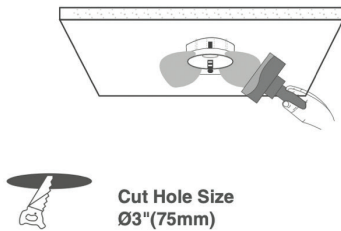

FEATURES

**Durable Slide Switch
5CCT Selectable**

38° beam angle

30° Tilt

360° Rotation

INSTALLATION

Cut Hole Size
Ø3" (75mm)

Twist and lock

NEBULA 2" ROUND TRIMLESS GIMBAL DOWNLIGHT

DIMENSIONS

ACCESSORIES

Mounting Plates

MP2-78

The MP2-78 is a 3" new construction pre-mounting plate opening Ø3" (78mm)

MP-UNV-346

The MP-UNV-346 is a 3 1/4" x 6" new construction pre-mounting plate opening Ø3" (75mm), Ø4-3/8" (110mm), Ø6-1/4" (160mm)