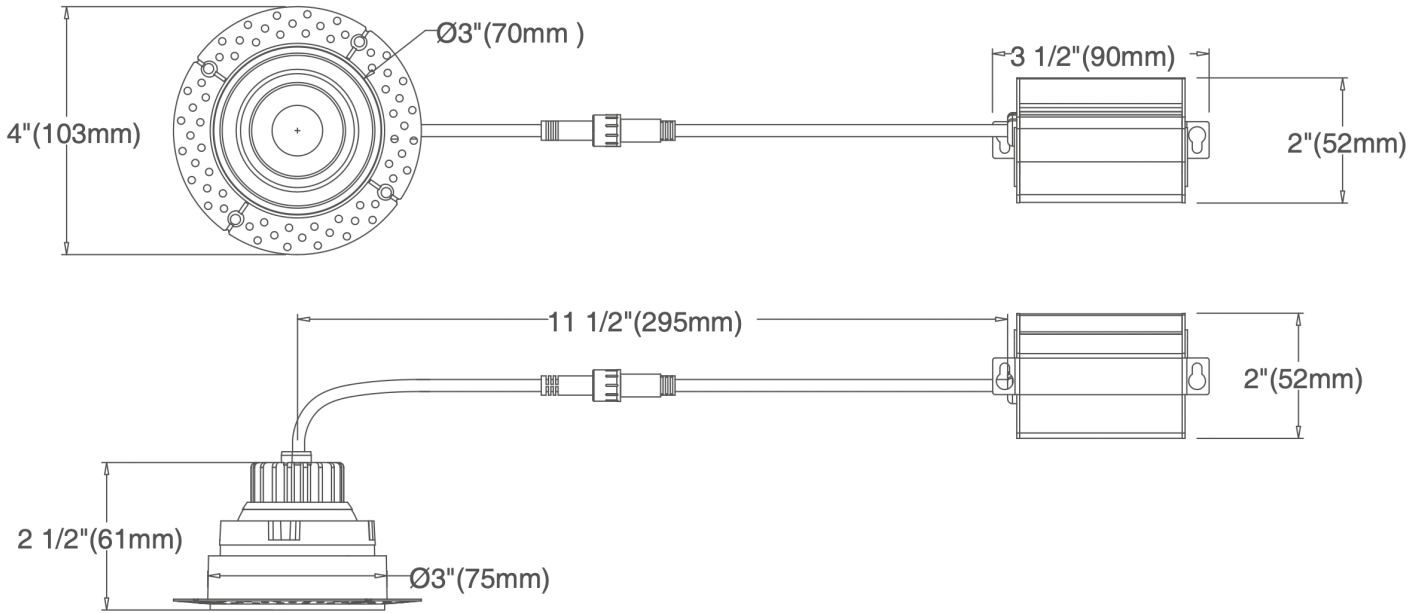

FEATURES

**Durable Slide Switch
5CCT Selectable**

38° beam angle

30° Tilt

360° Rotation

INSTALLATION

Cut Hole Size
Ø3" (75mm)

Twist and lock

NEBULA 2" ROUND TRIMLESS GIMBAL DOWNLIGHT

DIMENSIONS

ACCESSORIES

Mounting Plates

MP2-78

The MP2-78 is a 3" new construction pre-mounting plate opening Ø3" (78mm)

MP-UNV-346

The MP-UNV-346 is a 3 1/4" x 6" new construction pre-mounting plate opening Ø3" (75mm), Ø4-3/8" (110mm), Ø6-1/4" (160mm)

Flexible Connector

FLEX-4/ 6/ 10/ 20

4ft/ 6ft/ 10ft/ 20ft flexible connector