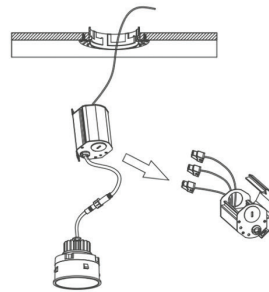

FEATURES

**Durable Slide Switch
5CCT Selectable**

38° beam angle

30° Tilt

360° Rotation

INSTALLATION

Cut Hole Size
Ø3" (75mm)

Twist and lock

NEBULA 2" ROUND TRIMLESS GIMBAL DOWNLIGHT

DIMENSIONS

ACCESSORIES

Mounting Plates

MP2-78

The MP2-78 is a 3" new construction pre-mounting plate opening Ø3" (78mm)

MP-UNV-346

The MP-UNV-346 is a 3 1/4" x 6" new construction pre-mounting plate opening Ø3" (75mm), Ø4-3/8" (110mm), Ø6-1/4" (160mm)