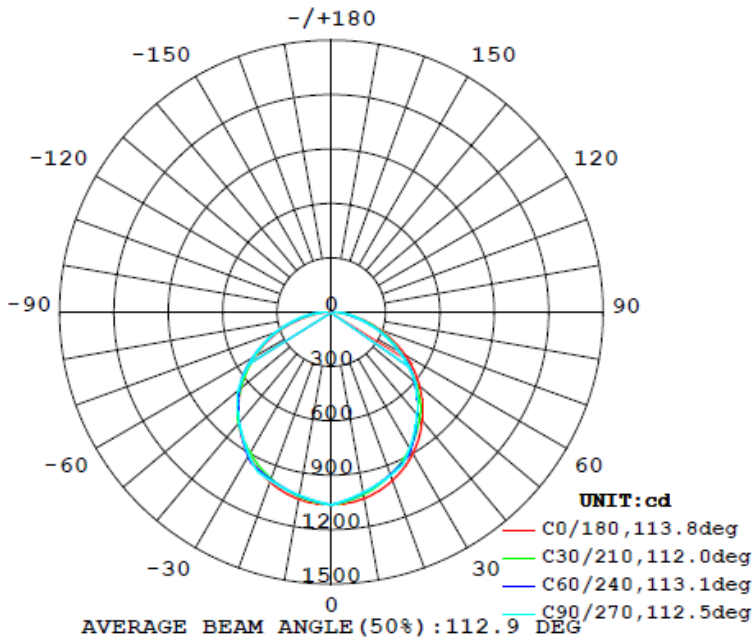

PHOTOMETRIC DATA

8FT 60W