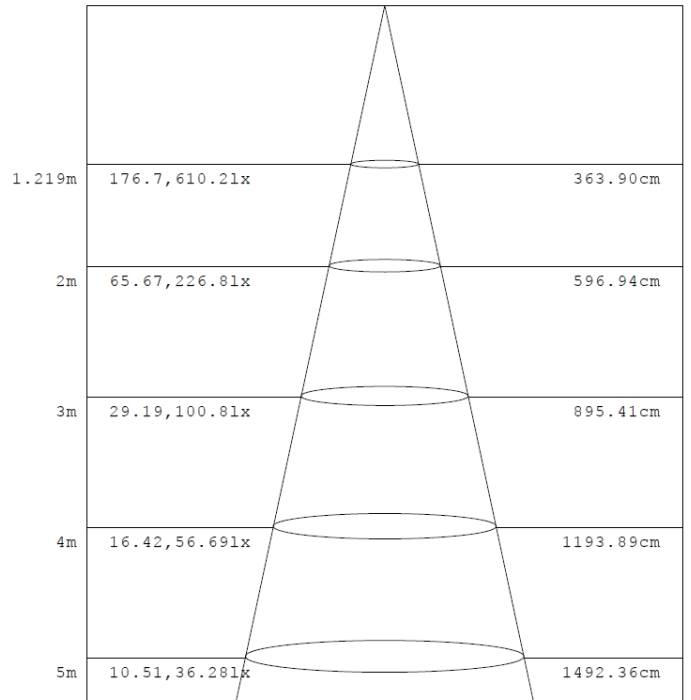

## 2FT 20W

Flux out:1546 lm

Note: The Curves indicate the illuminated area and the average illumination when the luminaire is at different distance.

## 2FT 25W

Flux out:1884 lm

Note: The Curves indicate the illuminated area and the average illumination when the luminaire is at different distance.