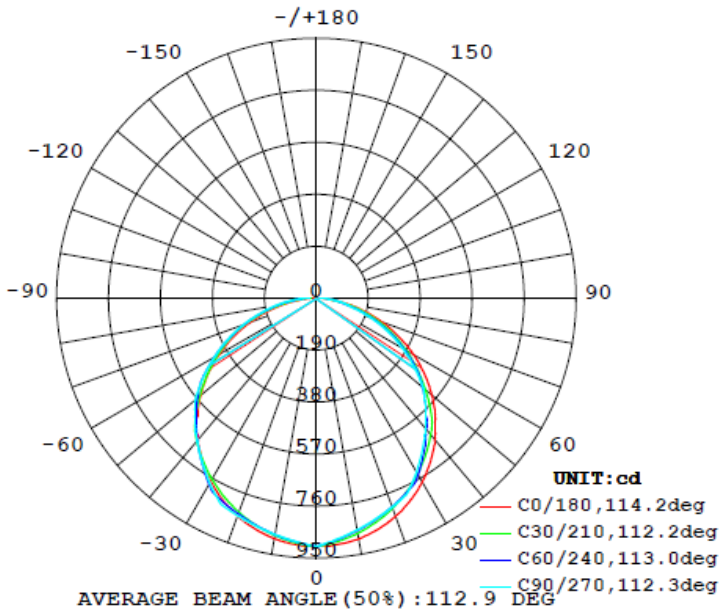

# PHOTOMETRIC DATA

## 2FT 20W

Flux out:1546 lm

Note: The Curves indicate the illuminated area and the average illumination when the luminaire is at different distance.

## 2FT 25W

Flux out:1884 lm

Note: The Curves indicate the illuminated area and the average illumination when the luminaire is at different distance.