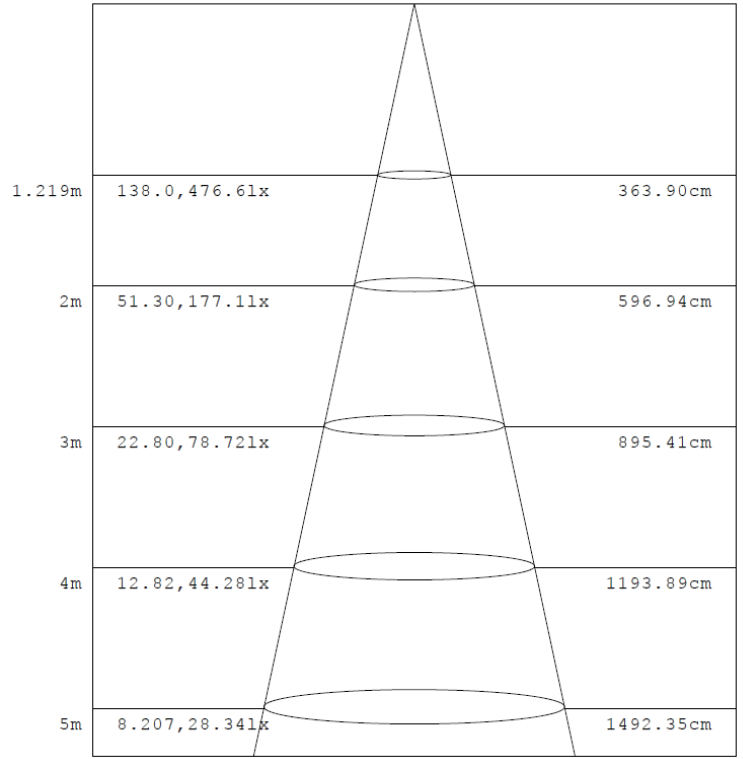

PHOTOMETRIC DATA

4FT 35W

Flux out:1471 lm

Note: The Curves indicate the illuminated area and the average illumination when the luminaire is at different distance.