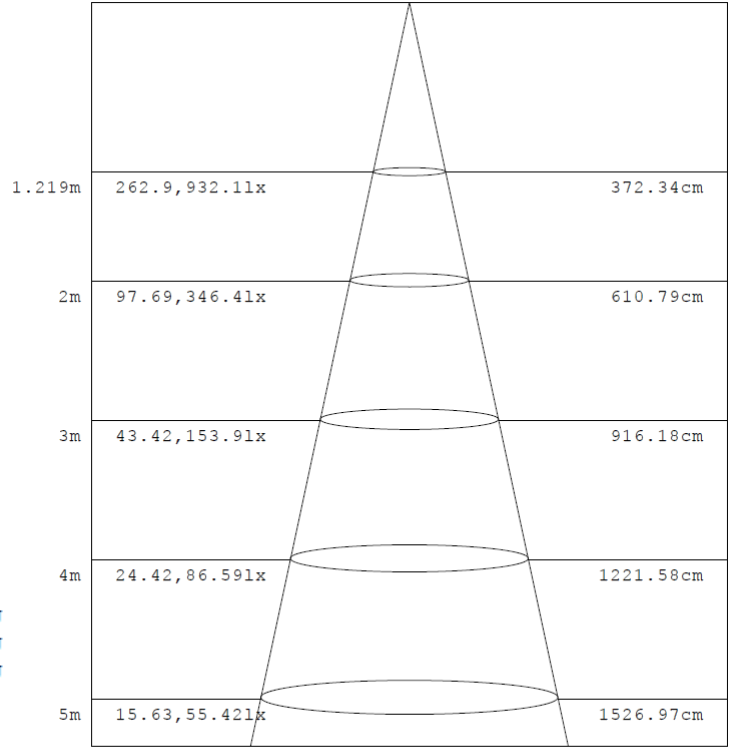

Flux out: 2911 lm