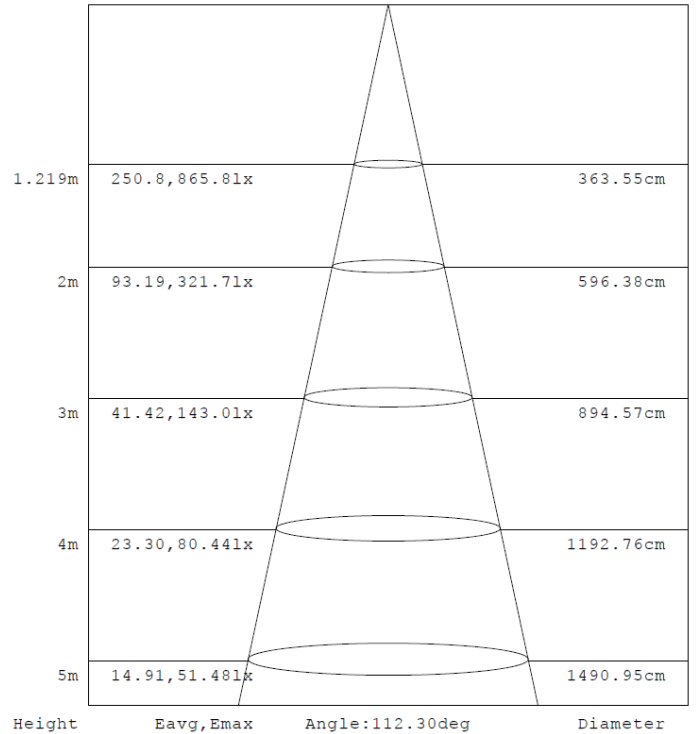

## 2FT 30W

Flux out:2225 lm

Note: The Curves indicate the illuminated area and the average illumination when the luminaire is at different distance.

## 4FT 25W

Flux out:2673 lm

Note: The Curves indicate the illuminated area and the average illumination when the luminaire is at different distance.