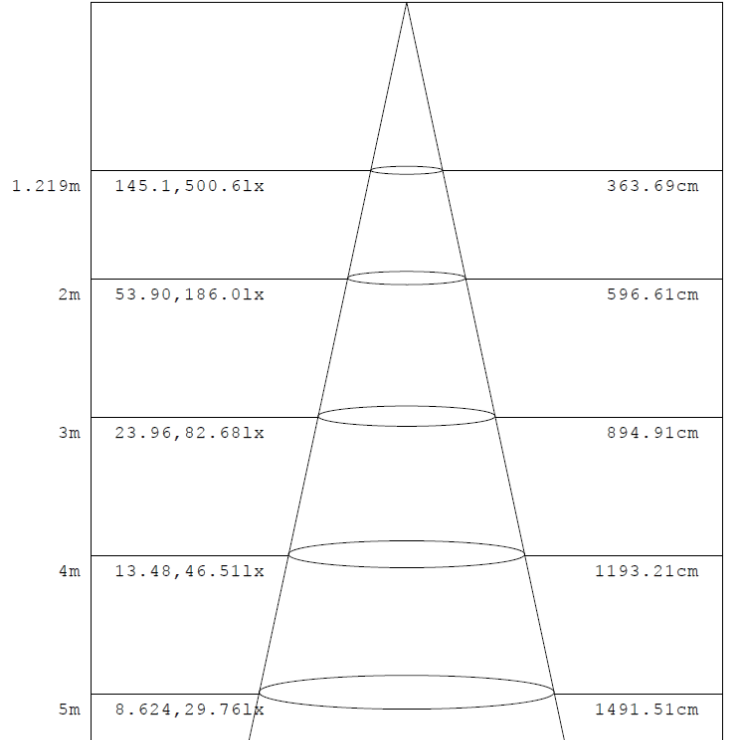

PHOTOMETRIC DATA

2FT 20W

Flux out:1546 lm

Note: The Curves indicate the illuminated area and the average illumination when the luminaire is at different distance.

2FT 25W

Flux out:1884 lm