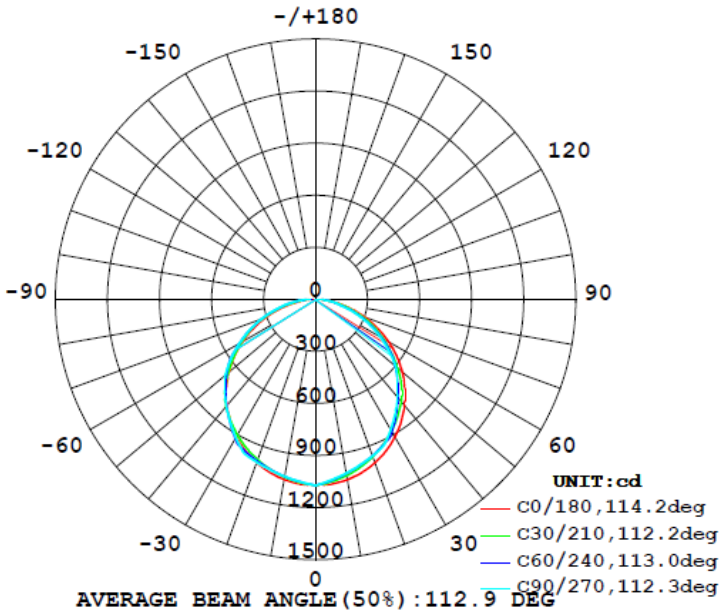

## 2FT 20W

Flux out:1546 lm

Note: The Curves indicate the illuminated area and the average illumination when the luminaire is at different distance.

## 2FT 25W

Flux out:1884 lm

Note: The Curves indicate the illuminated area and the average illumination when the luminaire is at different distance.

# PHOTOMETRIC DATA

## 2FT 30W

Flux out:2225 lm

Note: The Curves indicate the illuminated area and the average illumination when the luminaire is at different distance.