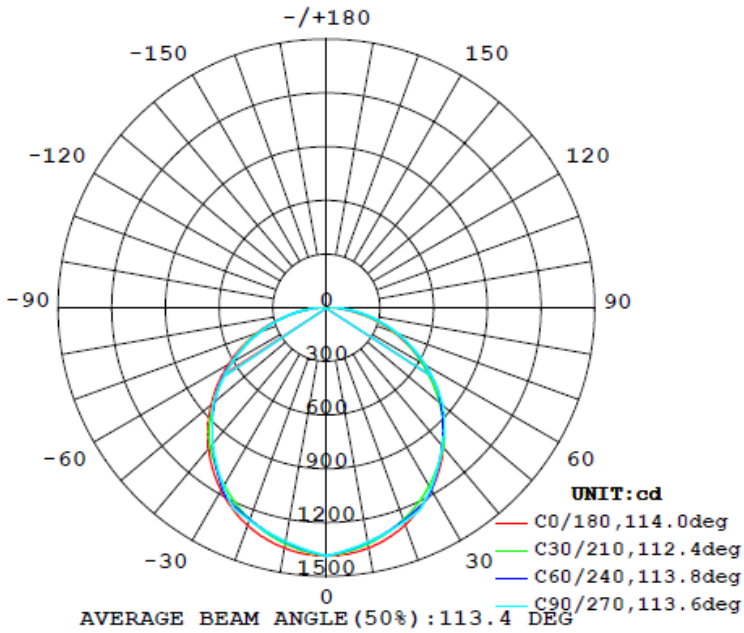

PHOTOMETRIC DATA

8FT 90W