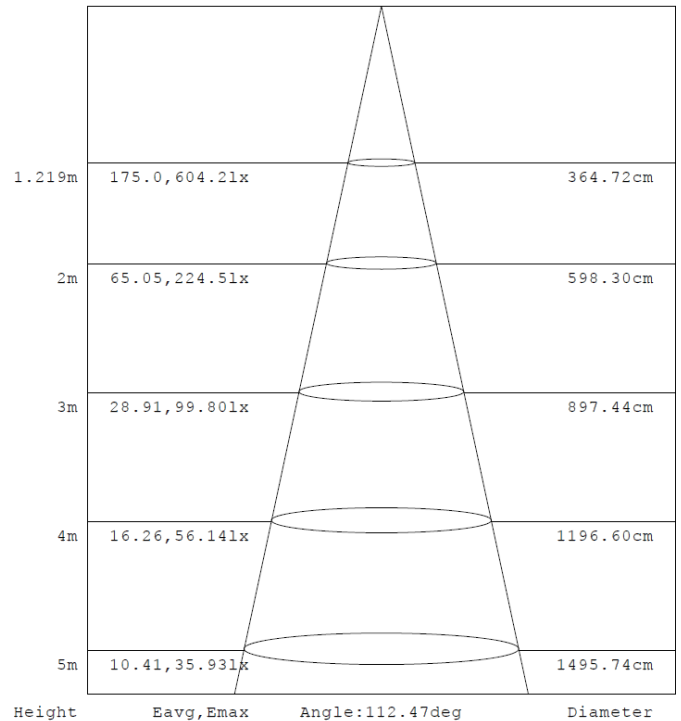

## 4FT 25W

Flux out:2673 lm

Note: The Curves indicate the illuminated area and the average illumination when the luminaire is at different distance.

# PHOTOMETRIC DATA

## 4FT 35W

Flux out:1471 lm

Note: The Curves indicate the illuminated area and the average illumination when the luminaire is at different distance.

## 4FT 50W

Flux out:1866 lm

Note: The Curves indicate the illuminated area and the average illumination when the luminaire is at different distance.