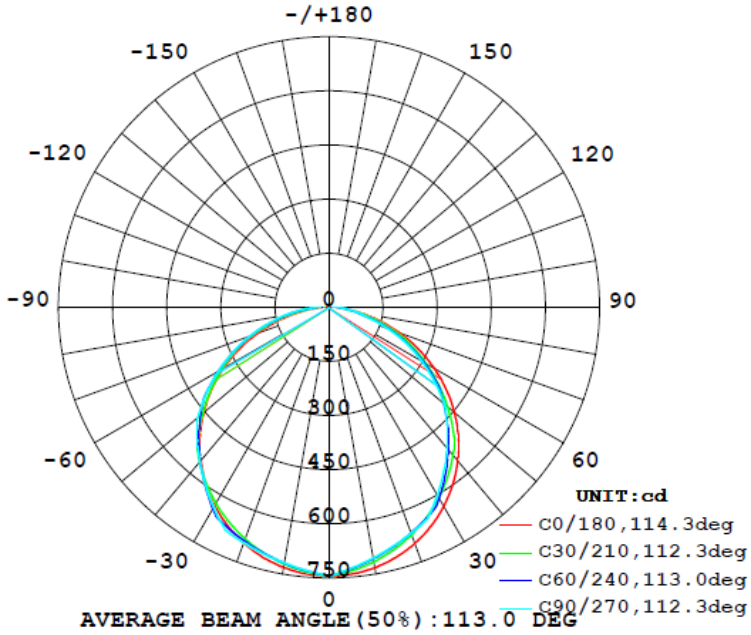

## 2FT 20W

Flux out:1546 lm

Note: The Curves indicate the illuminated area and the average illumination when the luminaire is at different distance.