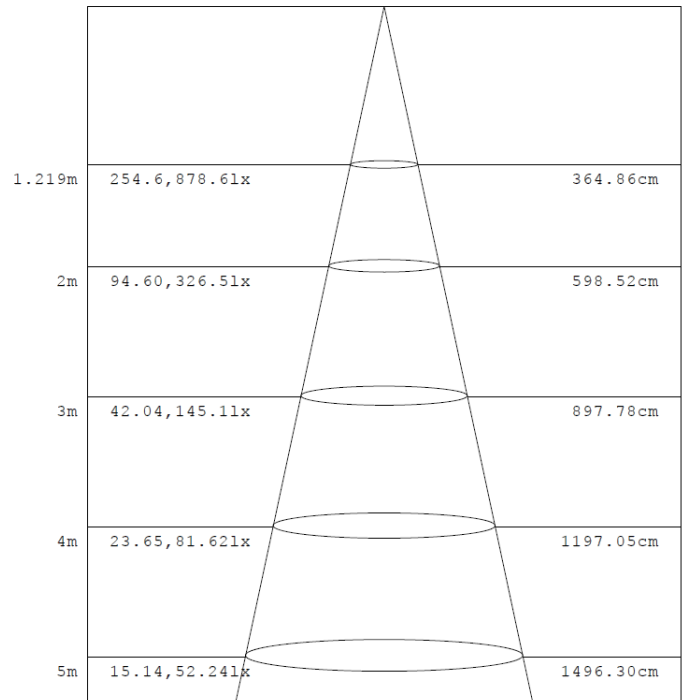

## 4FT 50W

Flux out:1866 lm

Note: The Curves indicate the illuminated area and the average illumination when the luminaire is at different distance.

# PHOTOMETRIC DATA

## 8FT 60W

Flux out: 2208 lm

Note: The Curves indicate the illuminated area and the average illumination when the luminaire is at different distance.

## 8FT 75W

Flux out: 2713 lm

Note: The Curves indicate the illuminated area and the average illumination when the luminaire is at different distance.