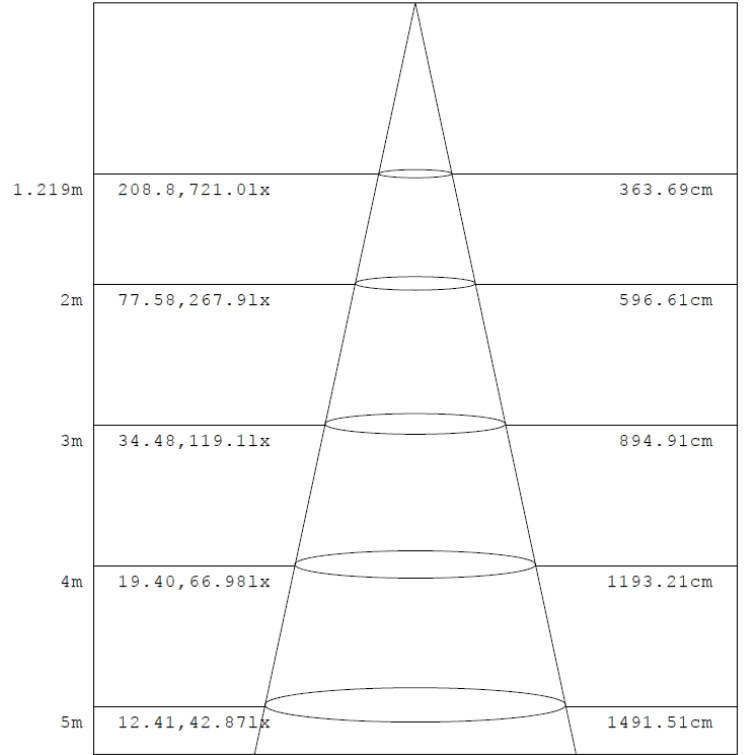

PHOTOMETRIC DATA

2FT 30W

Flux out:2225 lm

Note: The Curves indicate the illuminated area and the average illumination when the luminaire is at different distance.