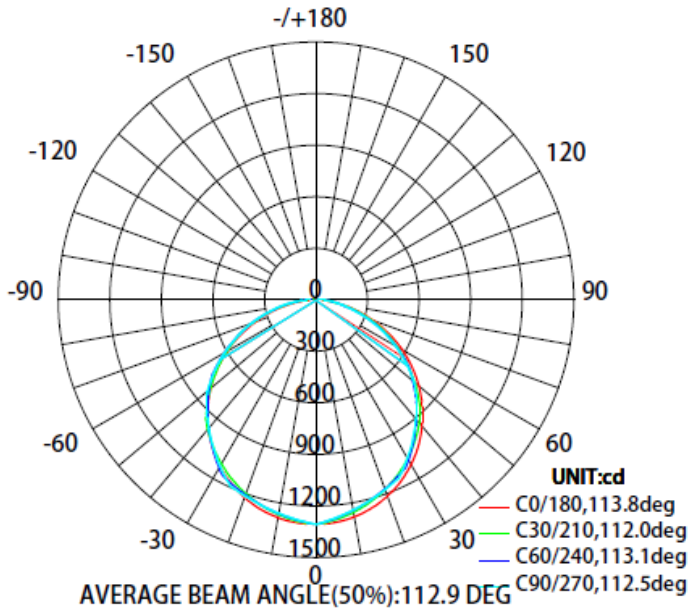

## 4FT 50W

Flux out:1866 lm

Note: The Curves indicate the illuminated area and the average illumination when the luminaire is at different distance.

# PHOTOMETRIC DATA

## 8FT 60W

Flux out: 2208 lm

Note: The Curves indicate the illuminated area and the average illumination when the luminaire is at different distance.

## 8FT 75W

Flux out: 2713 lm

Note: The Curves indicate the illuminated area and the average illumination when the luminaire is at different distance.