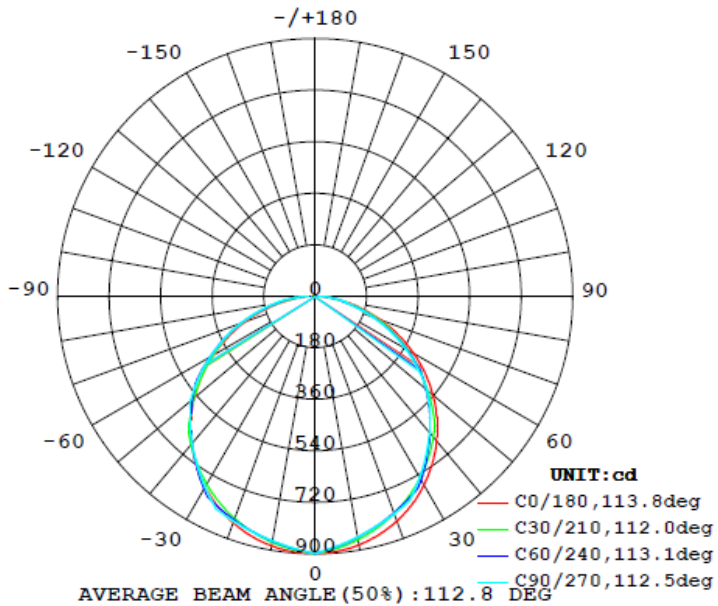

## 4FT 25W

Flux out:2673 lm

Note: The Curves indicate the illuminated area and the average illumination when the luminaire is at different distance.

# PHOTOMETRIC DATA

## 4FT 35W

Flux out:1471 lm

Note: The Curves indicate the illuminated area and the average illumination when the luminaire is at different distance.

## 4FT 50W

Flux out:1866 lm

Note: The Curves indicate the illuminated area and the average illumination when the luminaire is at different distance.