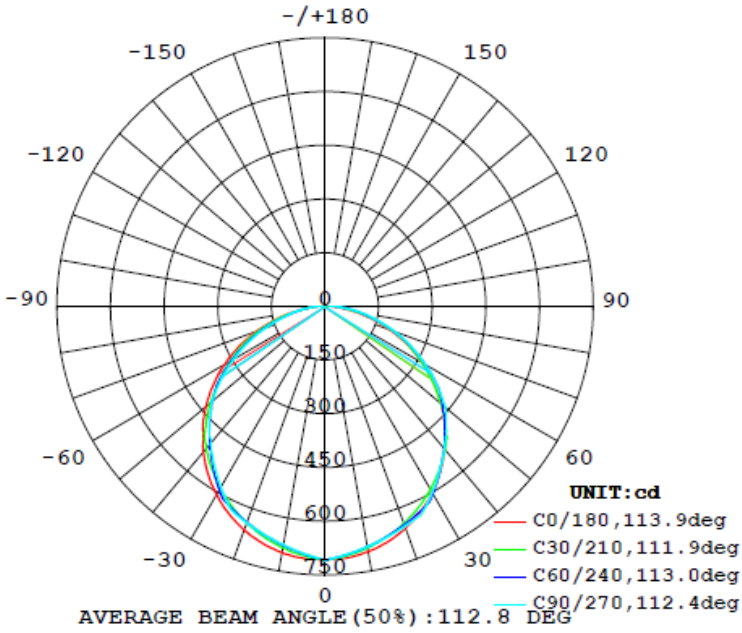

PHOTOMETRIC DATA

4FT 35W

Flux out:1471 lm

Note: The Curves indicate the illuminated area and the average illumination when the luminaire is at different distance.