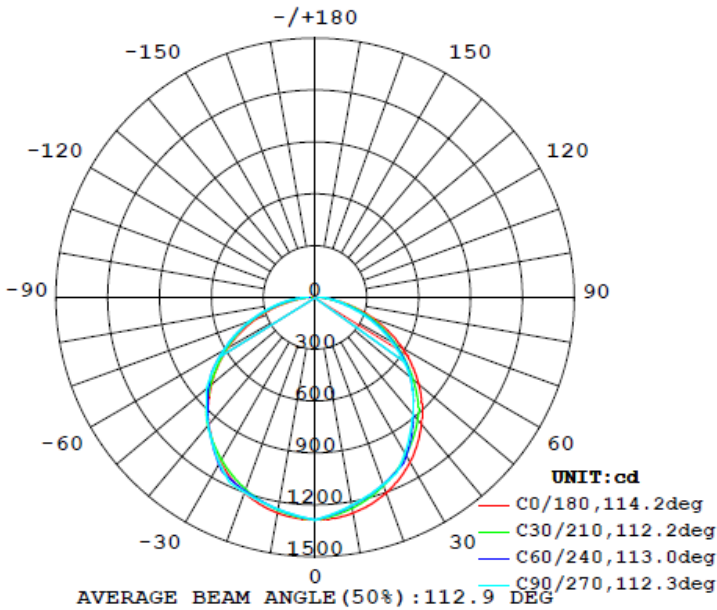

## 2FT 25W

Flux out:1884 lm

Note: The Curves indicate the illuminated area and the average illumination when the luminaire is at different distance.

# PHOTOMETRIC DATA

## 2FT 30W

Flux out:2225 lm

Note: The Curves indicate the illuminated area and the average illumination when the luminaire is at different distance.

## 4FT 25W

Flux out:2673 lm

Note: The Curves indicate the illuminated area and the average illumination when the luminaire is at different distance.