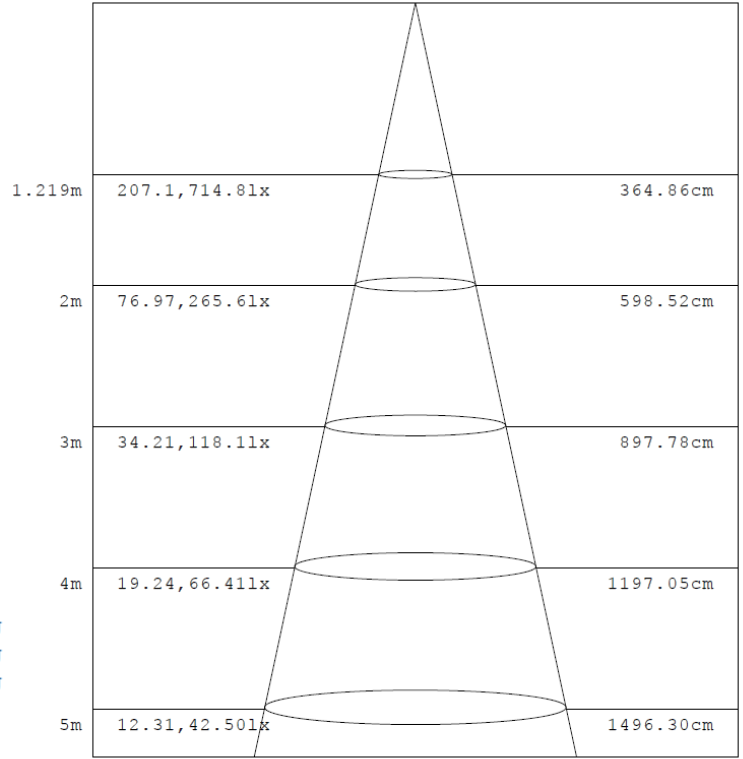

Flux out: 2208 lm

Note: The Curves indicate the illuminated area and the average illumination when the luminaire is at different distance.