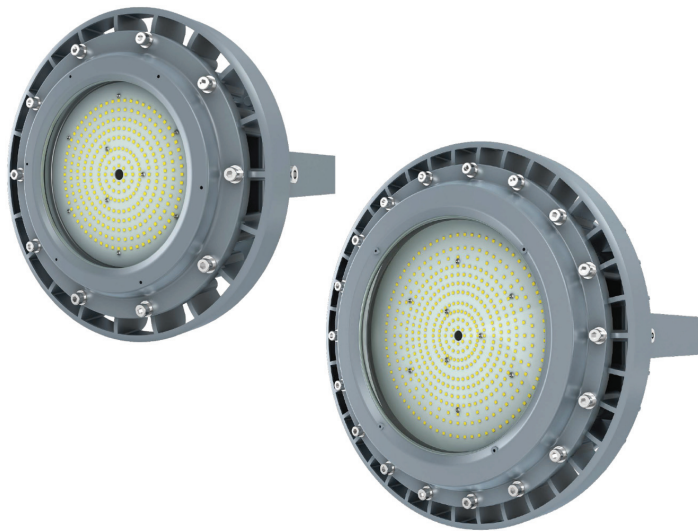

## EXPLOSION PROOF SKY HAWK HIGH BAY PLUS FIXTURE

The **Explosion Proof Sky Hawk High Bay Plus Fixture** is an industrial-grade round high bay family, with a wide range of Class I, II, and III explosion proof ratings, as well as Marine markings of UL1598, UL1598A, and ABS. The housing boasts die-cast aluminum, tempered glass lens, marine rated powder coated finish, and stainless steel hardware, with an IP66 rating.