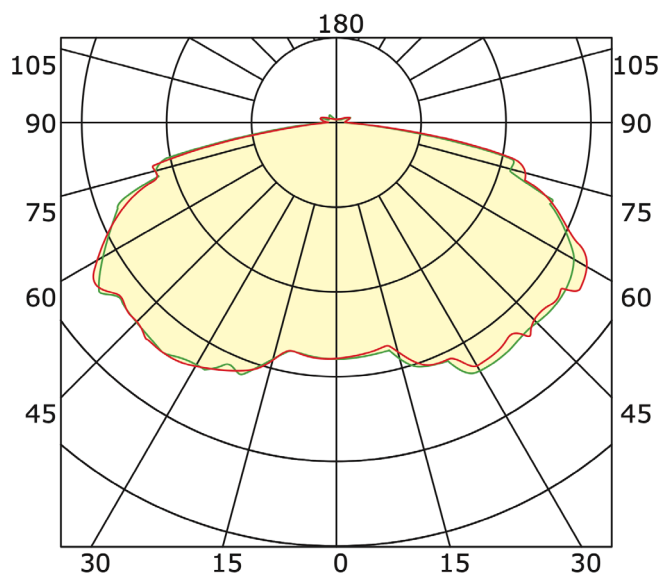

CONTROLS

Control Options: 0-10V (except 20W) / PIR sensor option / emergency battery option (except 20W).

PHOTOMETRICS

ULTRA-THIN SERIES CANOPY FIXTURE

DIMENSIONS

Net Weight:
20W: 3.536lbs
27W: 3.615lbs
40W: 4.166lbs