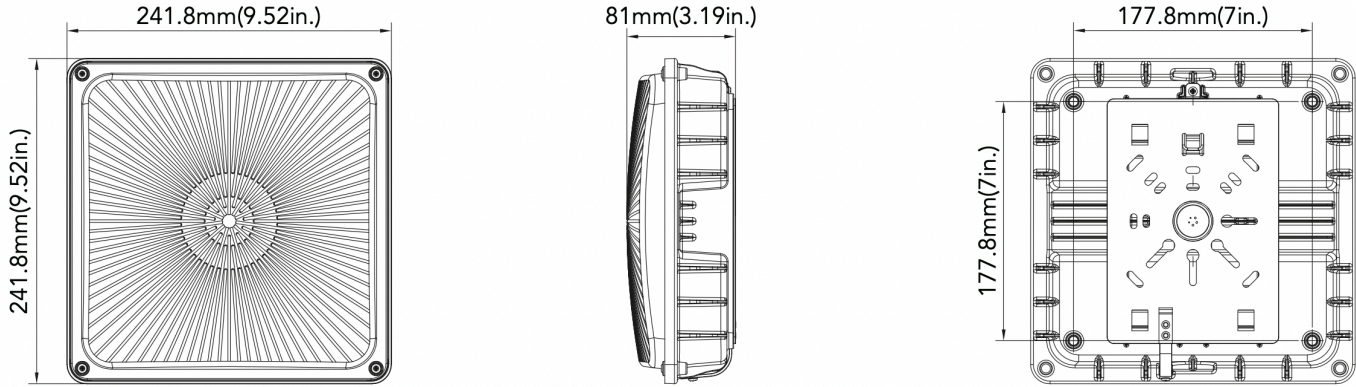

CONTROLS

Control Options: 0-10V (except 20W) / PIR sensor option / emergency battery option (except 20W).

PHOTOMETRICS

ULTRA-THIN SERIES CANOPY FIXTURE

DIMENSIONS

Net Weight:
20W: 3.536lbs
27W: 3.615lbs
40W: 4.166lbs