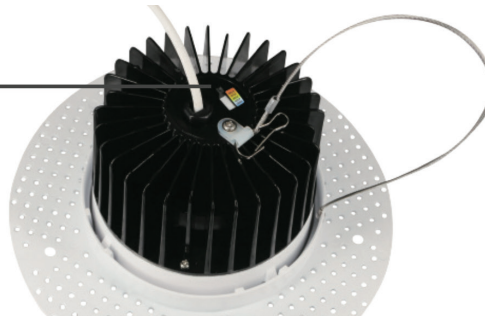

COMET 4" & 6" TRIMLESS SELECTABLE DOWNLIGHTS

ORDERING INFORMATION

PART NUMBER	WATTAGE	LUMENS	VOLTAGE	APERATURE	CCT	MIN ORDER QTY	US STOCK
ECO-ADI-COMET-S15W-4-TDL	15W	1000	120 VAC	4.0"	2700/3000K/3500K/4000K/5000K	2	YES
ECO-ADI-COMET-S24W-6-TDL	24W	1600	120 VAC	6.0"	2700/3000K/3500K/4000K/5000K	2	YES

TECHNICAL SPECIFICATIONS

Beam Angle	38°
CRI	90+
Efficacy	67 lpW
Environment	Wet location listed, ICAT
Input Voltage	120 VAC
Power Frequency	60 Hz
Certifications	ENERGY STAR, JA8 Title 24, cETLus, FCC
Power Factor	>0.9
Rated Life (L70)	50,000 hours
Warranty	10 Years or 50,000 Hours Non-Prorated
Operating Temperature	-4°F - 104°F
Luminaire Gross Weight	0.67kg for 4", 1.12kg for 6"
Dimmable	Down to 10%, forward-phase , reverse-phase, TRIAC, & ELV dimmers

*Data is based upon tests performed in a controlled environment and representative performance. Actual performance can vary depending on operating conditions. Specifications are subject to change without notice. All specifications are nominal unless otherwise noted.

*IES files provided on request.

CONTROLS

Control Options: Dimmable down to 10%, forward-phase, reverse-phase, TRIAC, & ELV dimmers.
5-CCT selectable: 2700K, 3000K, 3500K, 4000K, 5000K.