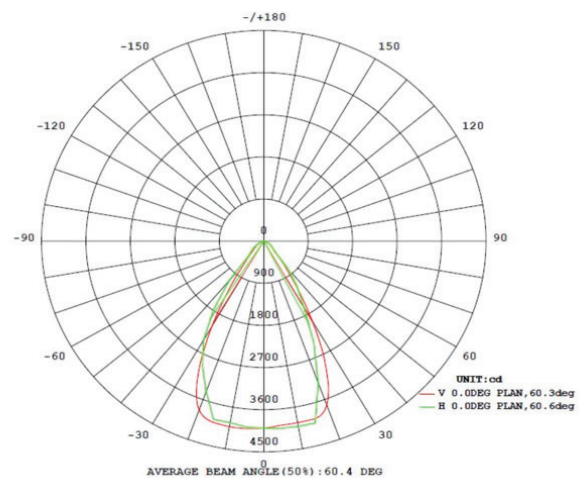

APPLICATIONS

- Building accent lighting
- Landscape
- Signage
- Bridges

GAMUT HIGH OUTPUT RGBW FLOOD FIXTURE

ORDERING INFORMATION

MODEL #	POWER	LUMENS AT FULL POWER	LED QUANTITY	DIMENSIONS (INCHES)	BEAM ANGLE (DEGREES)	NET WEIGHT (LBS)	MINIMUM ORDER QUANTITY	US STOCK
ECO-GLED-TR-FL-50W-RGBW	50W	2,260	R:12 B:12 G:12 W:12	11.4"x9.5"x3.9"	30, 60, 60x135, 85x135	8.6	2	Y
ECO-GLED-YR-FL-100W-RGBW	100W	4,430	R:24 B:24 G:24 W:24	11.4"x13.1"x3.9"	30, 60, 60x135, 85x135	11.7	2	Y
ECO-GLED-YR-FL-120W-RGBW	120W	5,230	R:30 B:30 G:30 W:30	14.2"x16.3"x5.0"	30, 60, 60x135, 85x135	20.9	2	Y
ECO-GLED-YR-FL-180W-RGBW	180W	8,100	R:45 B:45 G:45 W:45	14.2"x16.3"x5.0"	30, 60, 60x135, 85x135	29.8	2	Y
ECO-GLED-YR-FL-240W-RGBW	240W	10,550	R:60 B:60 G:60 W:60	20.0"x16.3"x5.0"	30, 60, 60x135, 85x135	39.5	2	Y
ECO-GLED-YR-FL-300W-RGBW	300W	13,180	R:60 B:60 G:60 W:60	20.0"x16.3"x5.0"	30, 60, 60x135, 85x135	49.5	2	Y

*IES files provided on request.

GAMUT HIGH OUTPUT RGBW FLOOD FIXTURE

CONTROLS

Control Options: DMX512 two-way communication, address management, 0-100% dimming, 0-10V dimming.

PHOTOMETRICS

30 degree

60 degree

GAMUT HIGH OUTPUT RGBW FLOOD FIXTURE

DIMENSIONS

50W & 100W

120W & 180W

240W & 300W

INSTALLATION BRACKET HOLE DIMENSIONS

ANGLE ADJUSTMENT DIAGRAM

3. Adjust the bracket to the appropriate angle