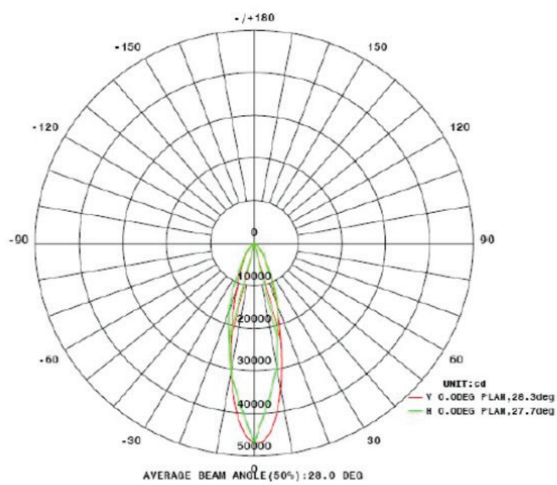

*IES files provided on request.

GAMUT HIGH OUTPUT RGBW FLOOD FIXTURE

CONTROLS

Control Options: DMX512 two-way communication, address management, 0-100% dimming, 0-10V dimming.

PHOTOMETRICS

30 degree

60 degree

GAMUT HIGH OUTPUT RGBW FLOOD FIXTURE

DIMENSIONS

50W & 100W

120W & 180W

240W & 300W

INSTALLATION BRACKET HOLE DIMENSIONS

ANGLE ADJUSTMENT DIAGRAM

3. Adjust the bracket to the appropriate angle