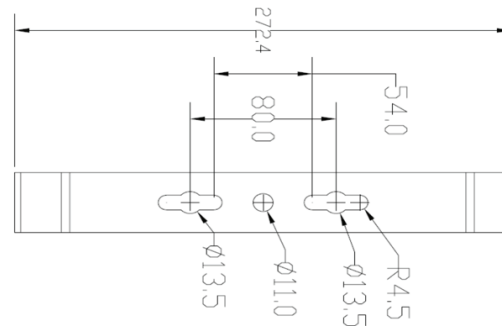

APPLICATIONS

- Building accent lighting
- Landscape
- Signage
- Bridges

GAMUT HIGH OUTPUT RGBW FLOOD FIXTURE

ORDERING INFORMATION

MODEL #	POWER	LUMENS AT FULL POWER	LED QUANTITY	DIMENSIONS (INCHES)	BEAM ANGLE (DEGREES)	NET WEIGHT (LBS)	MINIMUM ORDER QUANTITY	US STOCK
ECO-GLED-TR-FL-50W-RGBW	50W	2,260	R:12 B:12 G:12 W:12	11.4"x9.5"x3.9"	30, 60, 60x135, 85x135	8.6	2	Y
ECO-GLED-YR-FL-100W-RGBW	100W	4,430	R:24 B:24 G:24 W:24	11.4"x13.1"x3.9"	30, 60, 60x135, 85x135	11.7	2	Y
ECO-GLED-YR-FL-120W-RGBW	120W	5,230	R:30 B:30 G:30 W:30	14.2"x16.3"x5.0"	30, 60, 60x135, 85x135	20.9	2	Y
ECO-GLED-YR-FL-180W-RGBW	180W	8,100	R:45 B:45 G:45 W:45	14.2"x16.3"x5.0"	30, 60, 60x135, 85x135	29.8	2	Y
ECO-GLED-YR-FL-240W-RGBW	240W	10,550	R:60 B:60 G:60 W:60	20.0"x16.3"x5.0"	30, 60, 60x135, 85x135	39.5	2	Y
ECO-GLED-YR-FL-300W-RGBW	300W	13,180	R:60 B:60 G:60 W:60	20.0"x16.3"x5.0"	30, 60, 60x135, 85x135	49.5	2	Y

GAMUT HIGH OUTPUT RGBW FLOOD FIXTURE

DIMENSIONS

50W & 100W

120W & 180W

240W & 300W

INSTALLATION BRACKET HOLE DIMENSIONS

ANGLE ADJUSTMENT DIAGRAM

3. Adjust the bracket to the appropriate angle

2. Tighten the cap screws

1. Use a hex wrench to loosen the screw
6 / 8mm hex

INSTALLATION WARNINGS

- Before installation, please turn off the power and ensure that the installation site can withstand the weight of the fixture.
- Please do not cover any material on the fixture.
- For safety, please make good electrical connections and strong mounting.
- Breakdown, modification, or improper installation of this product is not covered by the warranty.