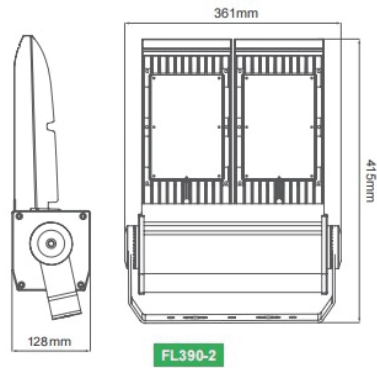

GAMUT HIGH OUTPUT RGBW FLOOD FIXTURE

DIMENSIONS

50W & 100W

120W & 180W

240W & 300W

INSTALLATION BRACKET HOLE DIMENSIONS

ANGLE ADJUSTMENT DIAGRAM

3. Adjust the bracket to the appropriate angle