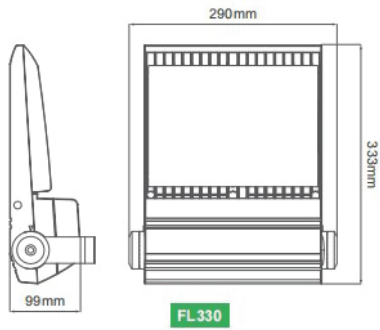

APPLICATIONS

- Building accent lighting
- Landscape
- Signage
- Bridges

GAMUT HIGH OUTPUT RGBW FLOOD FIXTURE

ORDERING INFORMATION

MODEL #	POWER	LUMENS AT FULL POWER	LED QUANTITY	DIMENSIONS (INCHES)	BEAM ANGLE (DEGREES)	NET WEIGHT (LBS)	MINIMUM ORDER QUANTITY	US STOCK
ECO-GLED-TR-FL-50W-RGBW	50W	2,260	R:12 B:12 G:12 W:12	11.4"x9.5"x3.9"	30, 60, 60x135, 85x135	8.6	2	Y
ECO-GLED-YR-FL-100W-RGBW	100W	4,430	R:24 B:24 G:24 W:24	11.4"x13.1"x3.9"	30, 60, 60x135, 85x135	11.7	2	Y
ECO-GLED-YR-FL-120W-RGBW	120W	5,230	R:30 B:30 G:30 W:30	14.2"x16.3"x5.0"	30, 60, 60x135, 85x135	20.9	2	Y
ECO-GLED-YR-FL-180W-RGBW	180W	8,100	R:45 B:45 G:45 W:45	14.2"x16.3"x5.0"	30, 60, 60x135, 85x135	29.8	2	Y
ECO-GLED-YR-FL-240W-RGBW	240W	10,550	R:60 B:60 G:60 W:60	20.0"x16.3"x5.0"	30, 60, 60x135, 85x135	39.5	2	Y
ECO-GLED-YR-FL-300W-RGBW	300W	13,180	R:60 B:60 G:60 W:60	20.0"x16.3"x5.0"	30, 60, 60x135, 85x135	49.5	2	Y

*IES files provided on request.

GAMUT HIGH OUTPUT RGBW FLOOD FIXTURE

CONTROLS

Control Options: DMX512 two-way communication, address management, 0-100% dimming, 0-10V dimming.

PHOTOMETRICS

30 degree

60 degree

GAMUT HIGH OUTPUT RGBW FLOOD FIXTURE

DIMENSIONS

50W & 100W

120W & 180W

240W & 300W

INSTALLATION BRACKET HOLE DIMENSIONS

ANGLE ADJUSTMENT DIAGRAM

3. Adjust the bracket to the appropriate angle