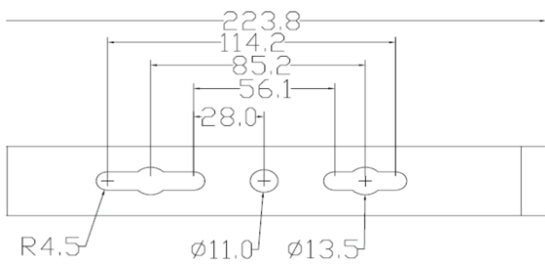

GAMUT HIGH OUTPUT RGBW FLOOD FIXTURE

DIMENSIONS

50W & 100W

120W & 180W

240W & 300W

INSTALLATION BRACKET HOLE DIMENSIONS

ANGLE ADJUSTMENT DIAGRAM

3. Adjust the bracket to the appropriate angle

2. Tighten the cap screws

1. Use a hex wrench to loosen the screw
6 / 8mm hex

INSTALLATION WARNINGS

- Before installation, please turn off the power and ensure that the installation site can withstand the weight of the fixture.
- Please do not cover any material on the fixture.
- For safety, please make good electrical connections and strong mounting.
- Breakdown, modification, or improper installation of this product is not covered by the warranty.