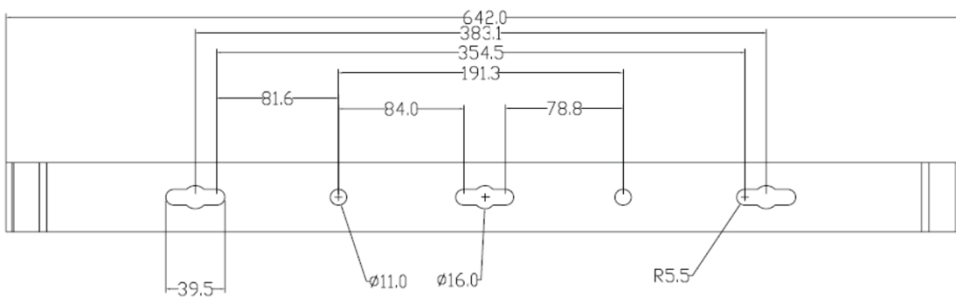

GAMUT HIGH OUTPUT RGBW FLOOD FIXTURE

DIMENSIONS

50W & 100W

120W & 180W

240W & 300W

INSTALLATION BRACKET HOLE DIMENSIONS

ANGLE ADJUSTMENT DIAGRAM

3. Adjust the bracket to the appropriate angle

2. Tighten the cap screws

1. Use a hex wrench to loosen the screw
6 / 8mm hex

INSTALLATION WARNINGS

- Before installation, please turn off the power and ensure that the installation site can withstand the weight of the fixture.
- Please do not cover any material on the fixture.
- For safety, please make good electrical connections and strong mounting.
- Breakdown, modification, or improper installation of this product is not covered by the warranty.