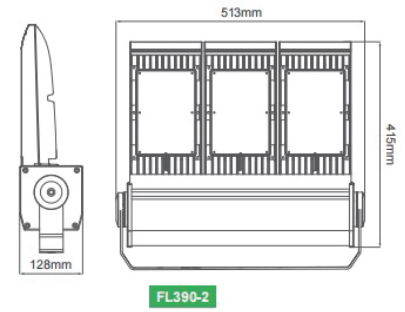

GAMUT HIGH OUTPUT RGBW FLOOD FIXTURE

DIMENSIONS

50W & 100W

120W & 180W

240W & 300W

INSTALLATION BRACKET HOLE DIMENSIONS

ANGLE ADJUSTMENT DIAGRAM

3. Adjust the bracket to the appropriate angle