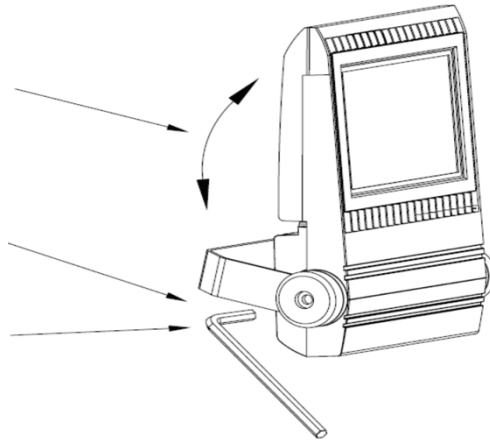

ANGLE ADJUSTMENT DIAGRAM

3. Adjust the bracket to the appropriate angle

2. Tighten the cap screws

1. Use a hex wrench to loosen the screw
6 / 8mm hex

INSTALLATION WARNINGS

- Before installation, please turn off the power and ensure that the installation site can withstand the weight of the fixture.
- Please do not cover any material on the fixture.
- For safety, please make good electrical connections and strong mounting.
- Breakdown, modification, or improper installation of this product is not covered by the warranty.