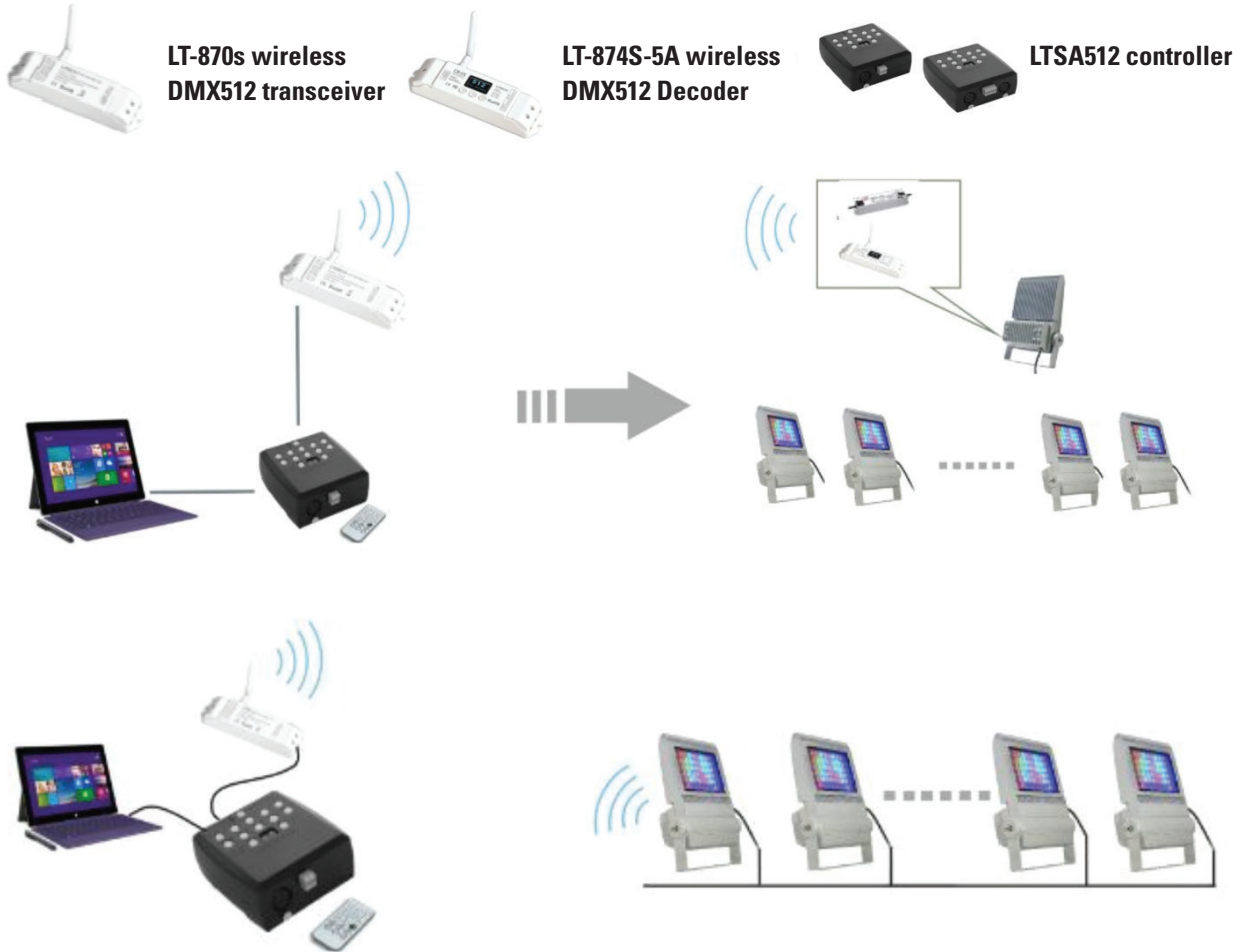

Project Name:	Fixture Type:
Complete Catalog #:	Date:
Comments:	

GAMUT HIGH OUTPUT RGBW FLOOD FIXTURE

The **Gamut High Output RGBW Flood Fixture** is an architectural, high output RGBW fixture that provides powerful monochromatic accents to any commercial, municipal or institutional building. These fixtures support DMX512 signal, two-way communication, with read & write capability, along with 0-10V dimming. With the RDM protocol, the Gamut Flood allows for maximum color combinations, monochrome control, two-color or RGBW changes, jump, color flicker, random flicker, gradient alternation, scan and other effects. The high-quality OSRAM 3030 RGBW LED chips & premium Meanwell driver insures flawless operation for 10 years or 50,000 hours.

TECHNICAL SPECIFICATIONS

LED Type	Osram 3030
Lumens	Up to 13,180
Input Voltage	90-305VAC
Power Efficiency	>90%
Operating Temperature	-40 to 113°F
CCT	5000K
Driver	Meanwell
Controls	DMX512 two-way communication, address management, 0-100% dimming, 0-10V dimming
Power Frequency	50-60Hz
Power Factor	>0.95
Certifications	cULus, RoHS, FCC
Housing Material	Aluminum
IP Rating	IP65
IK Impact Rating	IK08
Warranty	10 years or 50,000 hours non-prorated
Housing Color	Silver standard, Black and White available

*IES files provided on request.

GAMUT HIGH OUTPUT RGBW FLOOD FIXTURE

CONTROLS

Control Options: DMX512 two-way communication, address management, 0-100% dimming, 0-10V dimming.

PHOTOMETRICS

30 degree

60 degree