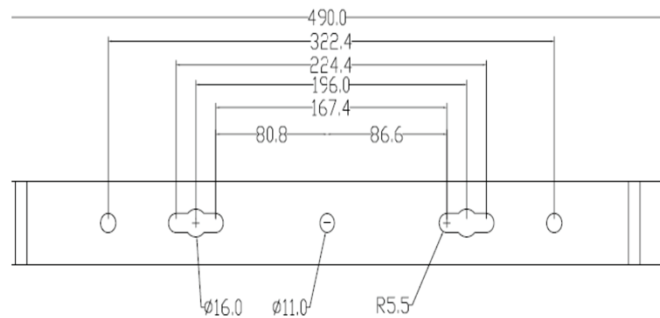

GAMUT HIGH OUTPUT RGBW FLOOD FIXTURE

DIMENSIONS

50W & 100W

120W & 180W

240W & 300W

INSTALLATION BRACKET HOLE DIMENSIONS

ANGLE ADJUSTMENT DIAGRAM

3. Adjust the bracket to the appropriate angle

2. Tighten the cap screws

1. Use a hex wrench to loosen the screw
6 / 8mm hex

INSTALLATION WARNINGS

- Before installation, please turn off the power and ensure that the installation site can withstand the weight of the fixture.
- Please do not cover any material on the fixture.
- For safety, please make good electrical connections and strong mounting.
- Breakdown, modification, or improper installation of this product is not covered by the warranty.