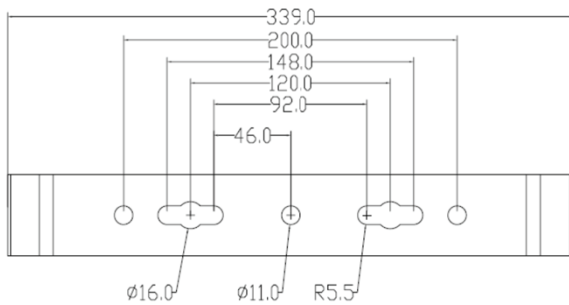

APPLICATIONS

- Building accent lighting
- Landscape
- Signage
- Bridges

GAMUT HIGH OUTPUT RGBW FLOOD FIXTURE

ORDERING INFORMATION

MODEL #	POWER	LUMENS AT FULL POWER	LED QUANTITY	DIMENSIONS (INCHES)	BEAM ANGLE (DEGREES)	NET WEIGHT (LBS)	MINIMUM ORDER QUANTITY	US STOCK
ECO-GLED-TR-FL-50W-RGBW	50W	2,260	R:12 B:12 G:12 W:12	11.4"x9.5"x3.9"	30, 60, 60x135, 85x135	8.6	2	Y
ECO-GLED-YR-FL-100W-RGBW	100W	4,430	R:24 B:24 G:24 W:24	11.4"x13.1"x3.9"	30, 60, 60x135, 85x135	11.7	2	Y
ECO-GLED-YR-FL-120W-RGBW	120W	5,230	R:30 B:30 G:30 W:30	14.2"x16.3"x5.0"	30, 60, 60x135, 85x135	20.9	2	Y
ECO-GLED-YR-FL-180W-RGBW	180W	8,100	R:45 B:45 G:45 W:45	14.2"x16.3"x5.0"	30, 60, 60x135, 85x135	29.8	2	Y
ECO-GLED-YR-FL-240W-RGBW	240W	10,550	R:60 B:60 G:60 W:60	20.0"x16.3"x5.0"	30, 60, 60x135, 85x135	39.5	2	Y
ECO-GLED-YR-FL-300W-RGBW	300W	13,180	R:60 B:60 G:60 W:60	20.0"x16.3"x5.0"	30, 60, 60x135, 85x135	49.5	2	Y

GAMUT HIGH OUTPUT RGBW FLOOD FIXTURE

DIMENSIONS

50W & 100W

120W & 180W

240W & 300W

INSTALLATION BRACKET HOLE DIMENSIONS

ANGLE ADJUSTMENT DIAGRAM

3. Adjust the bracket to the appropriate angle

2. Tighten the cap screws

1. Use a hex wrench to loosen the screw
6 / 8mm hex

INSTALLATION WARNINGS

- Before installation, please turn off the power and ensure that the installation site can withstand the weight of the fixture.
- Please do not cover any material on the fixture.
- For safety, please make good electrical connections and strong mounting.
- Breakdown, modification, or improper installation of this product is not covered by the warranty.