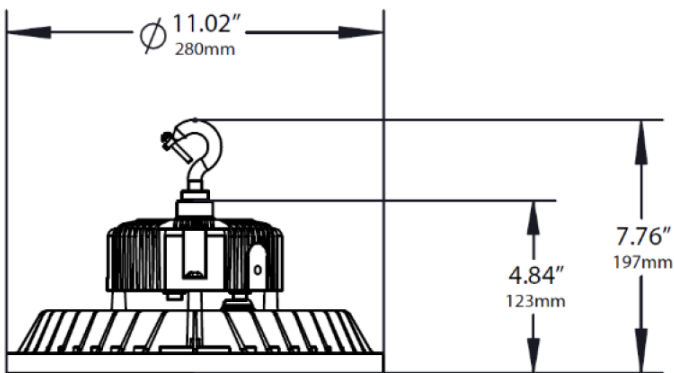

## PHOTOMETRICS

80W/100W/150W:

Maximum Candela = 10602.73 Located At Horizontal Angle = 0, Vertical Angle = 0  
# 1 - Vertical Plane Through Horizontal Angles (0 - 180)  
# 2 - Vertical Plane Through Horizontal Angles (90 - 270)

## DIMENSIONS

80W/100W/150W:

180W/200W/250W: