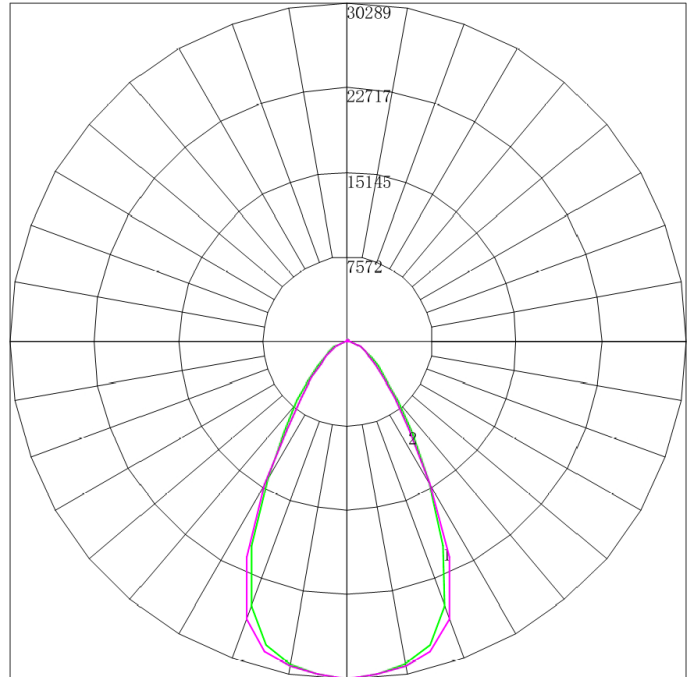

## PHOTOMETRICS

80W/100W/150W:

Maximum Candela = 10602.73 Located At Horizontal Angle = 0, Vertical Angle = 0  
# 1 - Vertical Plane Through Horizontal Angles (0 - 180)  
# 2 - Vertical Plane Through Horizontal Angles (90 - 270)

180W/200W/250W:

Maximum Candela = 30289.051 Located At Horizontal Angle = 0, Vertical Angle = 0  
# 1 - Vertical Plane Through Horizontal Angles (0 - 180)  
# 2 - Vertical Plane Through Horizontal Angles (90 - 270)

## DIMENSIONS

80W/100W/150W:

180W/200W/250W: