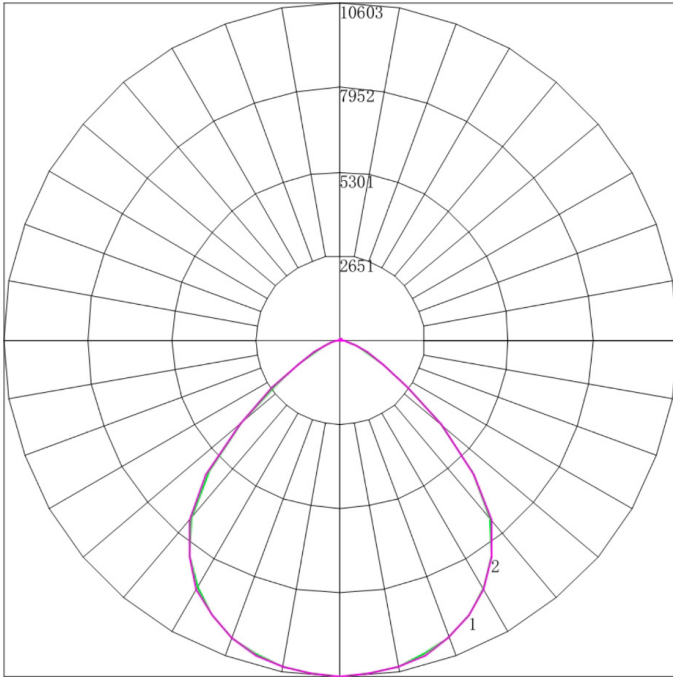

## PHOTOMETRICS

80W/100W/150W:

Maximum Candela = 10602.73 Located At Horizontal Angle = 0, Vertical Angle = 0  
# 1 - Vertical Plane Through Horizontal Angles (0 - 180)  
# 2 - Vertical Plane Through Horizontal Angles (90 - 270)

180W/200W/250W:

Maximum Candela = 30289.051 Located At Horizontal Angle = 0, Vertical Angle = 0  
# 1 - Vertical Plane Through Horizontal Angles (0 - 180)  
# 2 - Vertical Plane Through Horizontal Angles (90 - 270)

## DIMENSIONS

80W/100W/150W:

180W/200W/250W: