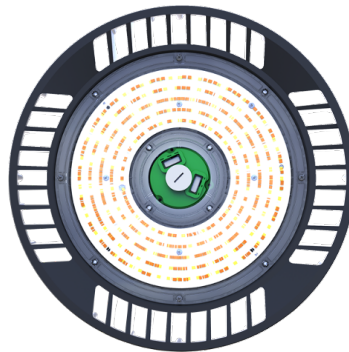

## GALACTIC IV MULTI WATT & CCT SELECT UFO FIXTURE

The **Galactic IV Multi Watt & CCT Select UFO Fixture** is a DLC Premium high bay fixture with field-selectable output and CCT. This product can replace 9 high bay SKUs to reduce inventory stocking for distributors and contractors. It is ideal for warehouses and factories with an IP66 rating, high performance, and no maintenance for 50,000+ hours. Easy 1-10V control for dimming and DLC Premium qualifies for the maximum rebates, in many regions.