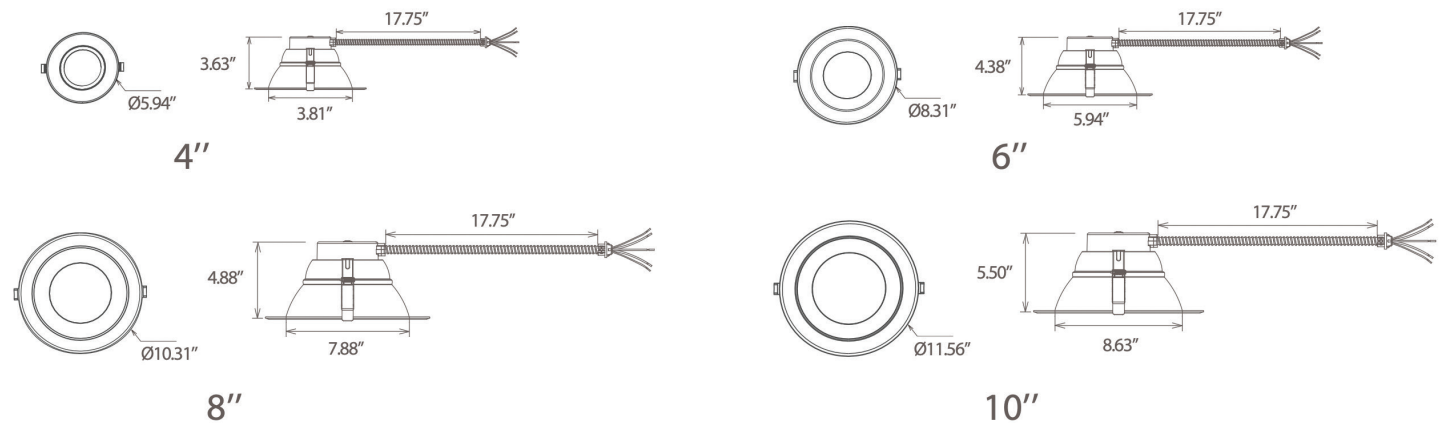

TECHNICAL SPECIFICATIONS

Beam Angle	80° for 4" & 6", 90° for 8" & 10"
CRI	80+
Efficacy	Up to 125 lpW
IP Rating	IP54 and wet location listed
Power Frequency	60 Hz
Power Efficiency	Up to 89%
Power Factor	Up to 0.9
THD	<20% @ 277VAC
Certifications	ENERGY STAR, cETLus, FCC, IC rated, Wet location listed
Fixture Material	Aluminum & Polycarbonate
Rated Life (L70)	50,000 Hours
Warranty	10 Years or 50,000 Hours Non-Prorated
Operating Temperature	-4 to 149 F
Luminaire Gross Weight	0.88/1.50/1.98/2.31 lbs
Optional Mounting	Goof rings, New Construction or Remodel Plate for T-grid Ceilings, New Construction Plate for Stud/Joist Ceilings, Safety lanyard, Emergency power supply
Housing Color	White

*IES files provided on request.

LUMA ADAPT DOWN LIGHT

ACCESSORIES

CONTROLS

Control Options: 0-10V dimming

DIMENSIONS

* As the products are upgraded, the accessories may differ from those described in the pictures. Please consult with our sales team for updated details and order separately.