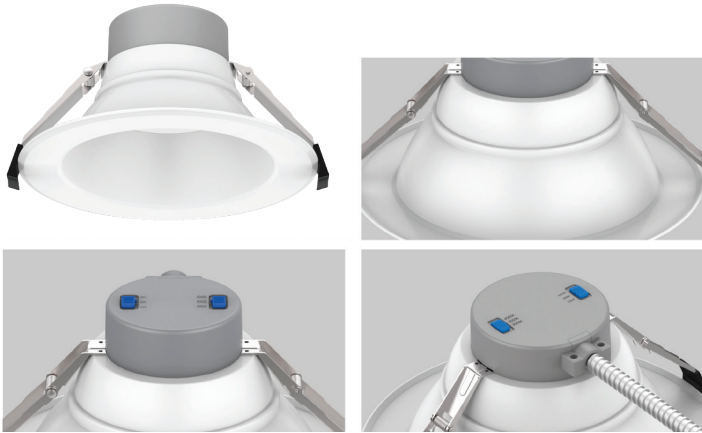

Project Name:	Fixture Type:
Complete Catalog #:	Date:
Comments:	

LUMA ADAPT DOWN LIGHT

The Luma Adapt Down Lights have a highly compact design, field-adjustable light engine, and high transmittance polycarbonate lens, to provide uniform and diffuse lighting output. The aluminum housing delivers excellent thermal management. The convenient mounting design, enables quick installation and easy maintenance. This down light can be used for retrofit or new construction installation. They are offered in a full set of sizes: 4", 6", 8", and 10" diameters. They deliver up to 115 lpW, wet location listing, and insulation-contact (IC) rated. They reduce inventory carrying requirements with 3-CCT selectability and 3-output selectability, with 0-10V dimming. These luminaires are ideal for commercial applications, such as offices, retail, schools, hotels, restaurants, as well as residential use.

TECHNICAL SPECIFICATIONS

Beam Angle	80° for 4" & 6", 90° for 8" & 10"
CRI	80+
Efficacy	Up to 125 lpW
IP Rating	IP54 and wet location listed
Power Frequency	60 Hz
Power Efficiency	Up to 89%
Power Factor	Up to 0.9
THD	<20% @ 277VAC
Certifications	ENERGY STAR, cETLus, FCC, IC rated, Wet location listed
Fixture Material	Aluminum & Polycarbonate
Rated Life (L70)	50,000 Hours
Warranty	10 Years or 50,000 Hours Non-Prorated
Operating Temperature	-4 to 149 F
Luminaire Gross Weight	0.88/1.50/1.98/2.31 lbs
Optional Mounting	Goof rings, New Construction or Remodel Plate for T-grid Ceilings, New Construction Plate for Stud/Joist Ceilings, Safety lanyard, Emergency power supply
Housing Color	White