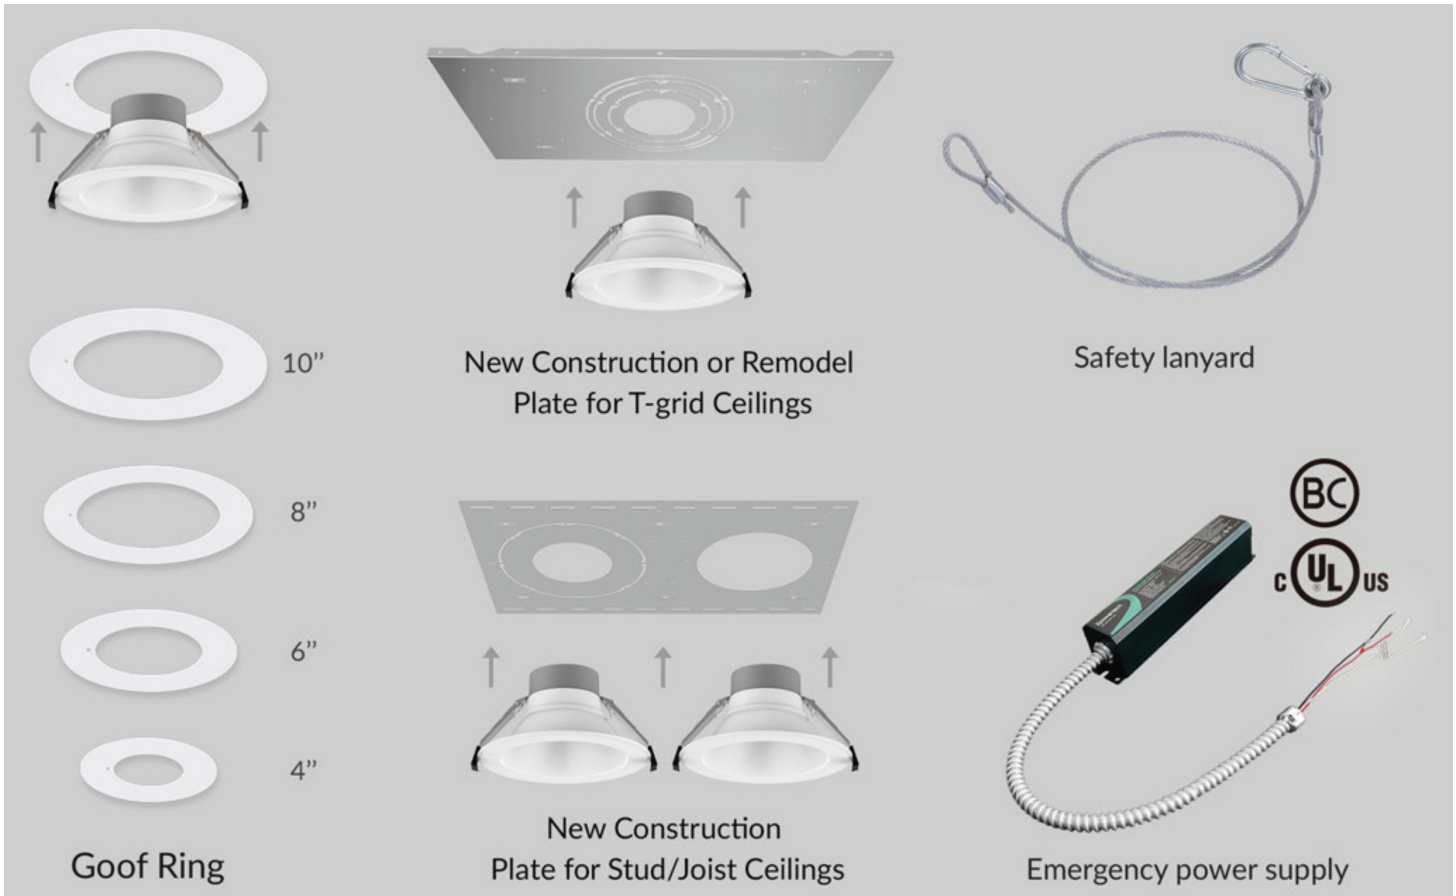

LUMA ADAPT DOWN LIGHT

ACCESSORIES

CONTROLS

Control Options: 0-10V dimming